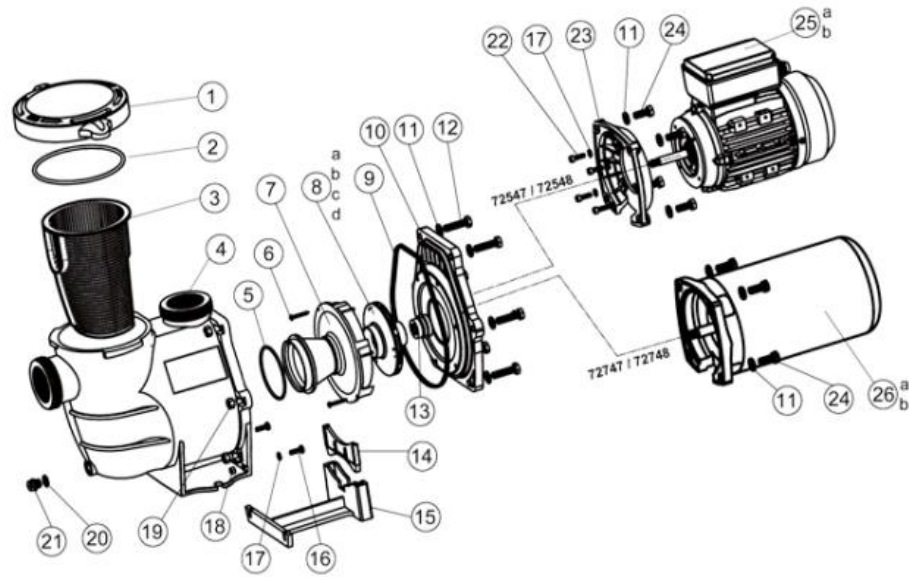

26	BIANCO NUT M8 BASE	BIA-SSP550-26	1
	BIANCO UNION 40MM SPP SERIES	BIA-SPP-UNION40MM	1
	BIANCO UNION 50MM SPP SERIES	BIA-SPP-UNION50MM	1

Parts for pump models:

SPP750

POOL PUMP 750W

No.	DESCRIPTION	CODE	SAME AS	QUANTITY
	BIANCO SPP750 PUMP	BIA-SPP750		1
1	BIANCO FILTER LID SPP750	BIA-SSP750-1	same as BIA-SSP550-1	1
2	BIANCO ORING LID SPP750	BIA-SSP750-2	same as BIA-SSP550-2	1
3	BIANCO FILTER BASKET SPP750	BIA-SSP750-3	same as BIA-SSP550-3	1
4	BIANCO PUMP BODY SPP750	BIA-SSP750-4		1
5	BIANCO ORING DIFFUSER SPP750	BIA-SSP750-5	same as BIA-SSP550-5	1
6	BIANCO SCREW 4.2 x 38 SPP750	BIA-SSP750-6		1
7	BIANCO DIFFUSER SPP750	BIA-SSP750-7		1
8A	BIANCO IMPELLER SPP750	BIA-SSP750-8A		1
9	BIANCO ORING BODY SPP750	BIA-SSP750-9		1
10	BIANCO SUPPORT PUMP SPP750	BIA-SSP750-10		1
11	BIANCO GASKET M10 SPP750	BIA-SSP750-11		1
12	BIANCO SCREW SUPPORT SPP750	BIA-SSP750-12		1
13	BIANCO MECHANICAL SEAL SPP750	BIA-SSP750-13		1
14	BIANCO SUPPORT FOOT SPP750	BIA-SSP750-14	same as BIA-SPP550-18	1
15	BIANCO MOUNTING FOOT SPP750	BIA-SSP750-15	same as BIA-SPP550-19	1
16	BIANCO SCREW M6 x 20 SPP750	BIA-SSP750-16		1
17	BIANCO GASKET M10 SPP750	BIA-SSP750-17		1
18	BIANCO NUT M6 BASE SPP750	BIA-SSP750-18		1
19	BIANCO NUT M6 BODY SPP750	BIA-SSP750-19		1
20	BIANCO GASKET PLUG SPP750	BIA-SSP750-20	same as BIA-SSP550-14	1
21	BIANCO DRAIN PLUG SPP750	BIA-SSP750-21	same as BIA-SSP550-15	1
22	BIANCO SCREW M6 x 20 SPP750	BIA-SSP750-22	same as BIA-SSP750S-16	1
23	BIANCO FLANGE MOTOR SSP750	BIA-SSP750-23		1
24	BIANCO SCREW M10 x 25 SPP750	BIA-SSP750-24		1
25A	BIANCO MOTOR CASING SSP750	BIA-SSP750-25A		1
	BIANCO UNION 40MM SPP SERIES	BIA-SPP-UNION40MM		1
	BIANCO UNION 50MM SPP SERIES	BIA-SPP-UNION50MM		1