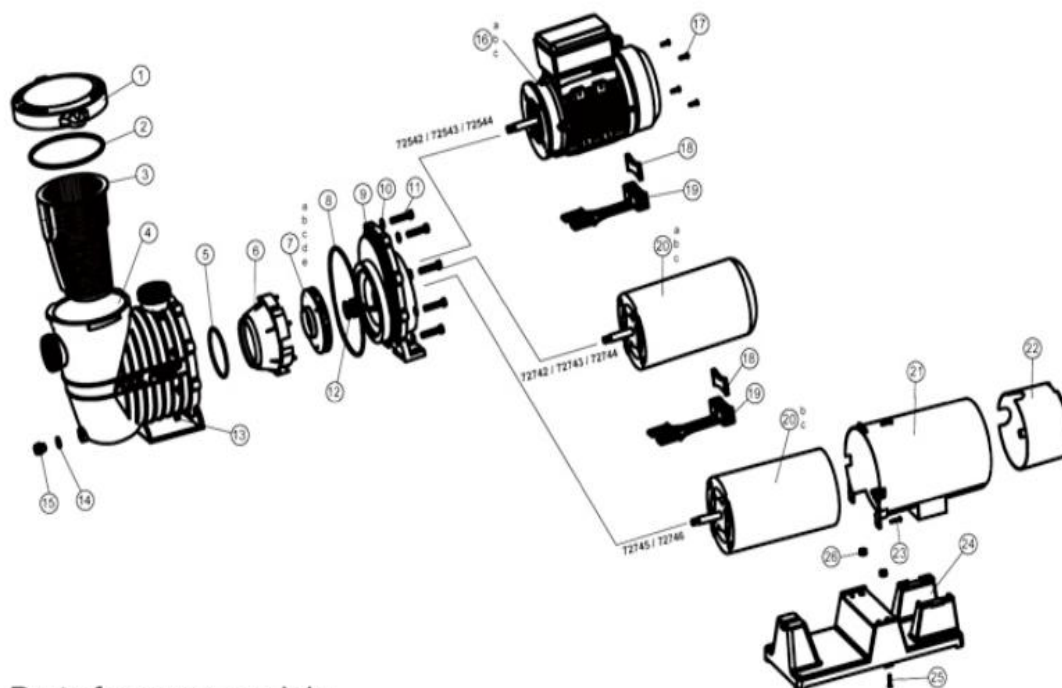

Spare Parts Pricelist August 2014

Parts for pump models:

SPP550

POOL PUMP 550W

No.	DESCRIPTION	CODE	SAME AS	QUANTITY
	BIANCO SPP550 PUMP	BIA-SPP550		1
1	BIANCO FILTER LID SPP550	BIA-SSP550-1		1
2	BIANCO ORING LID SPP550	BIA-SSP550-2		1
3	BIANCO FILTER BASKET SPP550	BIA-SSP550-3		1
4	BIANCO PUMP BODY SPP550	BIA-SSP550-4		1
5	BIANCO ORING DIFFUSER SPP550	BIA-SSP550-5		1
6	BIANCO DIFFUSER SPP550	BIA-SSP550-6		1
7A	BIANCO IMPELLER SPP550	BIA-SSP550-7A		1
8	BIANCO ORING BODY SPP550	BIA-SSP550-8		1
9	BIANCO SUPPORT PUMP SPP550	BIA-SSP550-9		1
10	BIANCO GASKET M8 SPP550	BIA-SSP550-10		1
11	BIANCO SCREW M8 x 40 SPP550	BIA-SSP550-11		1
12	BIANCO MECHANICAL SEAL SPP550	BIA-SSP550-12		1
13	BIANCO NUT M8 SPP550	BIA-SSP550-13		1
14	BIANCO GASKET PLUG SPP550	BIA-SSP550-14		1
15	BIANCO DRAIN PLUG SPP550	BIA-SSP550-15		1
16	BIANCO MOTOR CASING SPP550	BIA-SSP550-16A		1
17	BIANCO SCREW MOTOR SPP550	BIA-SSP550-17		1
18	BIANCO SUPPORT FOOT SPP550	BIA-SSP550-18		1
19	BIANCO MOUNTING FOOT SPP550	BIA-SSP550-19		1
21	BIANCO MOTOR HOUSING SPP550	BIA-SSP550-21		1
22	BIANCO END COVER SPP550	BIA-SSP550-22		1
23	BIANCO SCREW COVER	BIA-SSP550-23		1
24	BIANCO BASE SPP550	BIA-SSP550-24		1
25	BIANCO SCREW BASE	BIA-SSP550-25		1