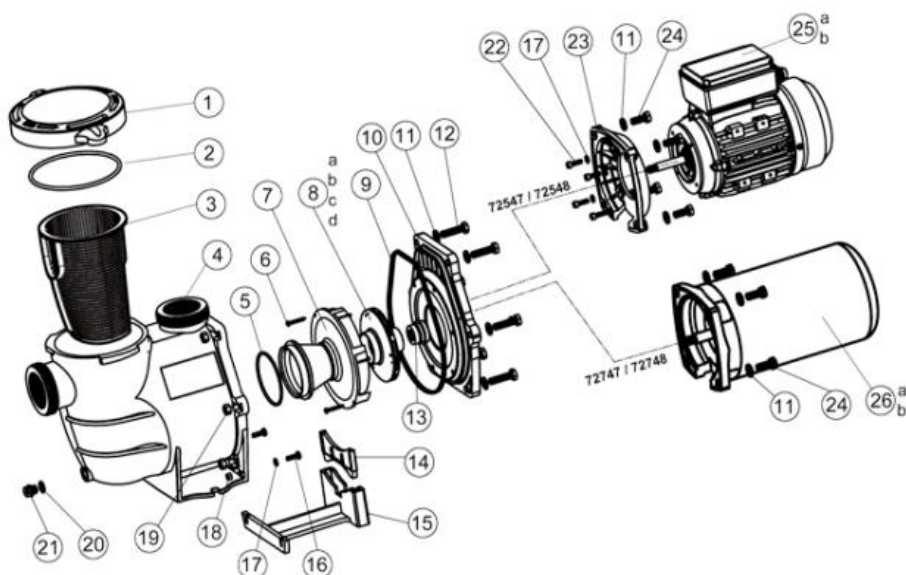

Parts for pump models:

SPP750

POOL PUMP 750W

No.	DESCRIPTION	CODE	SAME AS	QUANTITY
	BIANCO SPP750 PUMP	BIA-SPP750		1
1	BIANCO FILTER LID SPP750	BIA-SSP750-1	same as BIA-SSP550-1	1
2	BIANCO ORING LID SPP750	BIA-SSP750-2	same as BIA-SSP550-2	1
3	BIANCO FILTER BASKET SPP750	BIA-SSP750-3	same as BIA-SSP550-3	1
4	BIANCO PUMP BODY SPP750	BIA-SSP750-4		1
5	BIANCO ORING DIFFUSER SPP750	BIA-SSP750-5	same as BIA-SSP550-5	1
6	BIANCO SCREW 4.2 x 38 SPP750	BIA-SSP750-6		1
7	BIANCO DIFFUSER SPP750	BIA-SSP750-7		1
8A	BIANCO IMPELLER SPP750	BIA-SSP750-8A		1
9	BIANCO ORING BODY SPP750	BIA-SSP750-9		1
10	BIANCO SUPPORT PUMP SPP750	BIA-SSP750-10		1
11	BIANCO GASKET M10 SPP750	BIA-SSP750-11		1
12	BIANCO SCREW SUPPORT SPP750	BIA-SSP750-12		1
13	BIANCO MECHANICAL SEAL SPP750	BIA-SSP750-13		1
14	BIANCO SUPPORT FOOT SPP750	BIA-SSP750-14	same as BIA-SPP550-18	1
15	BIANCO MOUNTING FOOT SPP750	BIA-SSP750-15	same as BIA-SPP550-19	1
16	BIANCO SCREW M6 x 20 SPP750	BIA-SSP750-16		1
17	BIANCO GASKET M10 SPP750	BIA-SSP750-17		1
18	BIANCO NUT M6 BASE SPP750	BIA-SSP750-18		1
19	BIANCO NUT M6 BODY SPP750	BIA-SSP750-19		1
20	BIANCO GASKET PLUG SPP750	BIA-SSP750-20	same as BIA-SSP550-14	1
21	BIANCO DRAIN PLUG SPP750	BIA-SSP750-21	same as BIA-SSP550-15	1
22	BIANCO SCREW M6 x 20 SPP750	BIA-SSP750-22	same as BIA-SSP750S-16	1
23	BIANCO FLANGE MOTOR SSP750	BIA-SSP750-23		1
24	BIANCO SCREW M10 x 25 SPP750	BIA-SSP750-24		1
25A	BIANCO MOTOR CASING SSP750	BIA-SSP750-25A		1
	BIANCO UNION 40MM SPP SERIES	BIA-SPP-UNION40MM		1
	BIANCO UNION 50MM SPP SERIES	BIA-SPP-UNION50MM		1