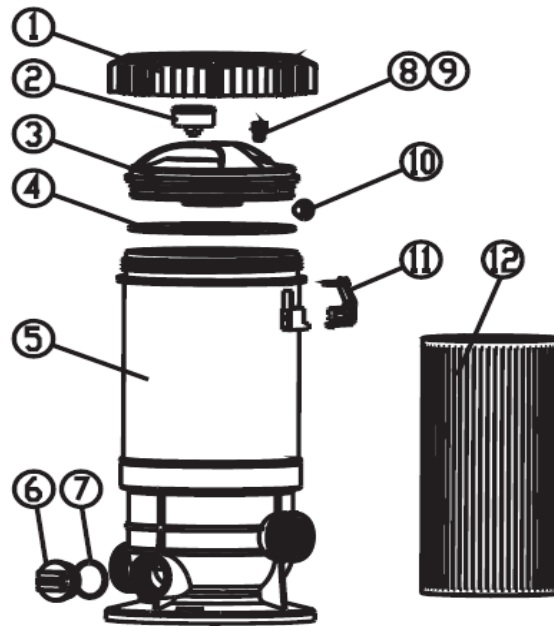

SCF 25/70/100

CARTRIDGE FILTER

No.	DESCRIPTION	CODE	SAME AS	QUANTITY
	BIANCO SCF25 CARTRIDGE FILTER	BIA-SCF25		1
	BIANCO SCF70 CARTRIDGE FILTER	BIA-SCF70		1
	BIANCO SCF100 CARTRIDGE FILTER	BIA-SCF100		1
1	BIANCO LOCK RING SCF SERIES	BIA-SCF25120-1		1
2	BIANCO PRESS GAUGE SCF SERIES	BIA-SCF25120-2		1
3	BIANCO SEAL COVER SCF SERIES	BIA-SCF25120-3		1
4	BIANCO ORING BODY SCF SERIES	BIA-SCF25120-4		1
5	BIANCO BODY SCF25	BIA-SCF25120-5A		1
5	BIANCO BODY SCF35	BIA-SCF25120-5B		1
5	BIANCO BODY SCF50	BIA-SCF25120-5C		1
5	BIANCO BODY SCF70	BIA-SCF25120-5D		1
5	BIANCO BODY SCF100	BIA-SCF25120-5E		1
5	BIANCO BODY SCF120	BIA-SCF25120-5F		1
6	BIANCO PLUG SCF SERIES	BIA-SCF25120-6		1
7	BIANCO ORING PLUG SCF SERIES	BIA-SCF25120-7		1
8	BIANCO DRAIN PLUG SCF SERIES	BIA-SCF25120-8		1
9	BIANCO GASKET PLUG SCF SERIES	BIA-SCF25120-9		1
10	BIANCO SAFETY PLUG SCF SERIES	BIA-SCF25120-10		1
11	BIANCO LATCH LOCK RING SCF	BIA-SCF25120-11		1
12	BIANCO CARTRIDGE FILTER SCF25	BIA-SCF25120-12A		1
12	BIANCO CARTRIDGE FILTER SCF35	BIA-SCF25120-12B		1
12	BIANCO CARTRIDGE FILTER SCF50	BIA-SCF25120-12C		1
12	BIANCO CARTRIDGE FILTER SCF70	BIA-SCF25120-12D		1
12	BIANCO CARTRIDGE FILTER SCF100	BIA-SCF25120-12E		1
12	BIANCO CARTRIDGE FILTER SCF120	BIA-SCF25120-12F		1
	BIANCO UNION 40MM SPP SERIES	BIA-SPP-UNION40MM		1
	BIANCO UNION 50MM SPP SERIES	BIA-SPP-UNION50MM		1