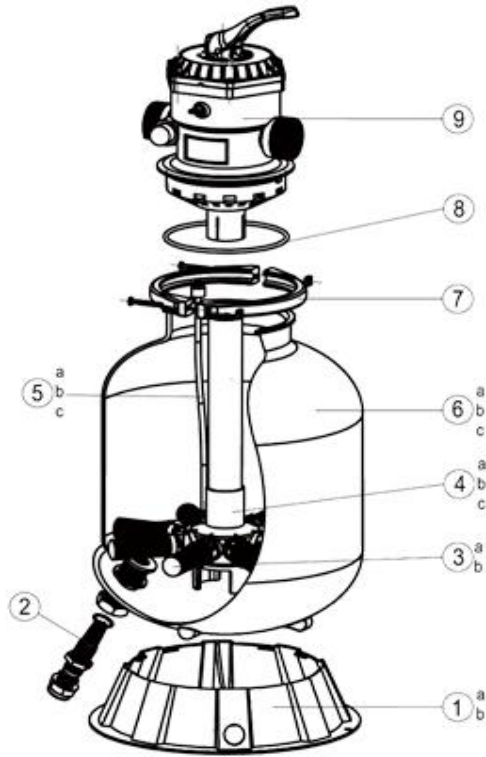

SSP 19/24/31

SAND FILTER

No.	DESCRIPTION	CODE	SAME AS	QUANTITY
	BIANCO SSF19 SAND FILTER	BIA-SSF19		1
	BIANCO SSF24 SAND FILTER	BIA-SSF24		1
	BIANCO SSF31 SAND FILTER	BIA-SSF31		1
	BIANCO UNION 40MM SPP SERIES	BIA-SPP-UNION40MM		1
	BIANCO UNION 50MM SPP SERIES	BIA-SPP-UNION50MM		1
	BIANCO SPIDER GASKET 1.5"	BIA-SSF-SPIDERGASKET40MM		1
	BIANCO SPIDER GASKET 2"	BIA-SSF-SPIDERGASKET50MM		1
1	BIANCO SSF BASE FILTER SSF16	BIA-SSF16-1A		1
1	BIANCO SSF BASE FILTER SSF19	BIA-SSF19-1B		1
1	BIANCO SSF BASE FILTER SSF24	BIA-SSF24-1B	SAME AS BIA-SSF19-1B	1
1	BIANCO SSF BASE FILTER SSF31	BIA-SSF31-1C		1
2	BIANCO PLUG DRAIN SSF1625	BIA-SSF1625-2		1
2	BIANCO PLUG DRAIN SSF31	BIA-SSF31-2		1
3	BIANCO LATERAL SSF16	BIA-SSF16-3A	SAME AS SSF19-3A	1
3	BIANCO LATERAL SSF19	BIA-SSF19-3A		1
3	BIANCO LATERAL SSF24	BIA-SSF19-3B		1
3	BIANCO LATERAL SSF31	BIA-SSF31-3C		1
4	BIANCO CENTRAL PIPE SSF16	BIA-SSF16-4A		1
4	BIANCO CENTRAL PIPE SSF19	BIA-SSF16-4B		1
4	BIANCO CENTRAL PIPE SSF24	BIA-SSF16-4C		1
4	BIANCO CENTRAL PIPE SSF31	BIA-SSF16-4D		1
5	BIANCO AIR RELEASE SSF16	BIA-SSF16-5A		1
5	BIANCO AIR RELEASE SSF19	BIA-SSF16-5B		1
5	BIANCO AIR RELEASE SSF24	BIA-SSF16-5C		1
5	BIANCO AIR RELEASE SSF31	BIA-SSF16-5D		1
6	BIANCO TANK BODY SSF16	BIA-SSF19-6A		1
6	BIANCO TANK BODY SSF19	BIA-SSF19-6B		1
6	BIANCO TANK BODY SSF24	BIA-SSF24-6C		1
6	BIANCO TANK BODY SSF31	BIA-SSF31-6D		1
7	BIANCO CLAMP AND SCREW 1.5"	BIA-SSF1624-7		1
7	BIANCO CLAMP AND SCREW 2"	BIA-SSF31-7		1
8	BIANCO ORING VALVE 1.5"	BIA-SSF1625-8		1
8	BIANCO ORING VALVE 2"	BIA-SSF31-8		1
9	BIANCO MULTIPORT VALVE 1.5"	BIA-SSF1624-9		1